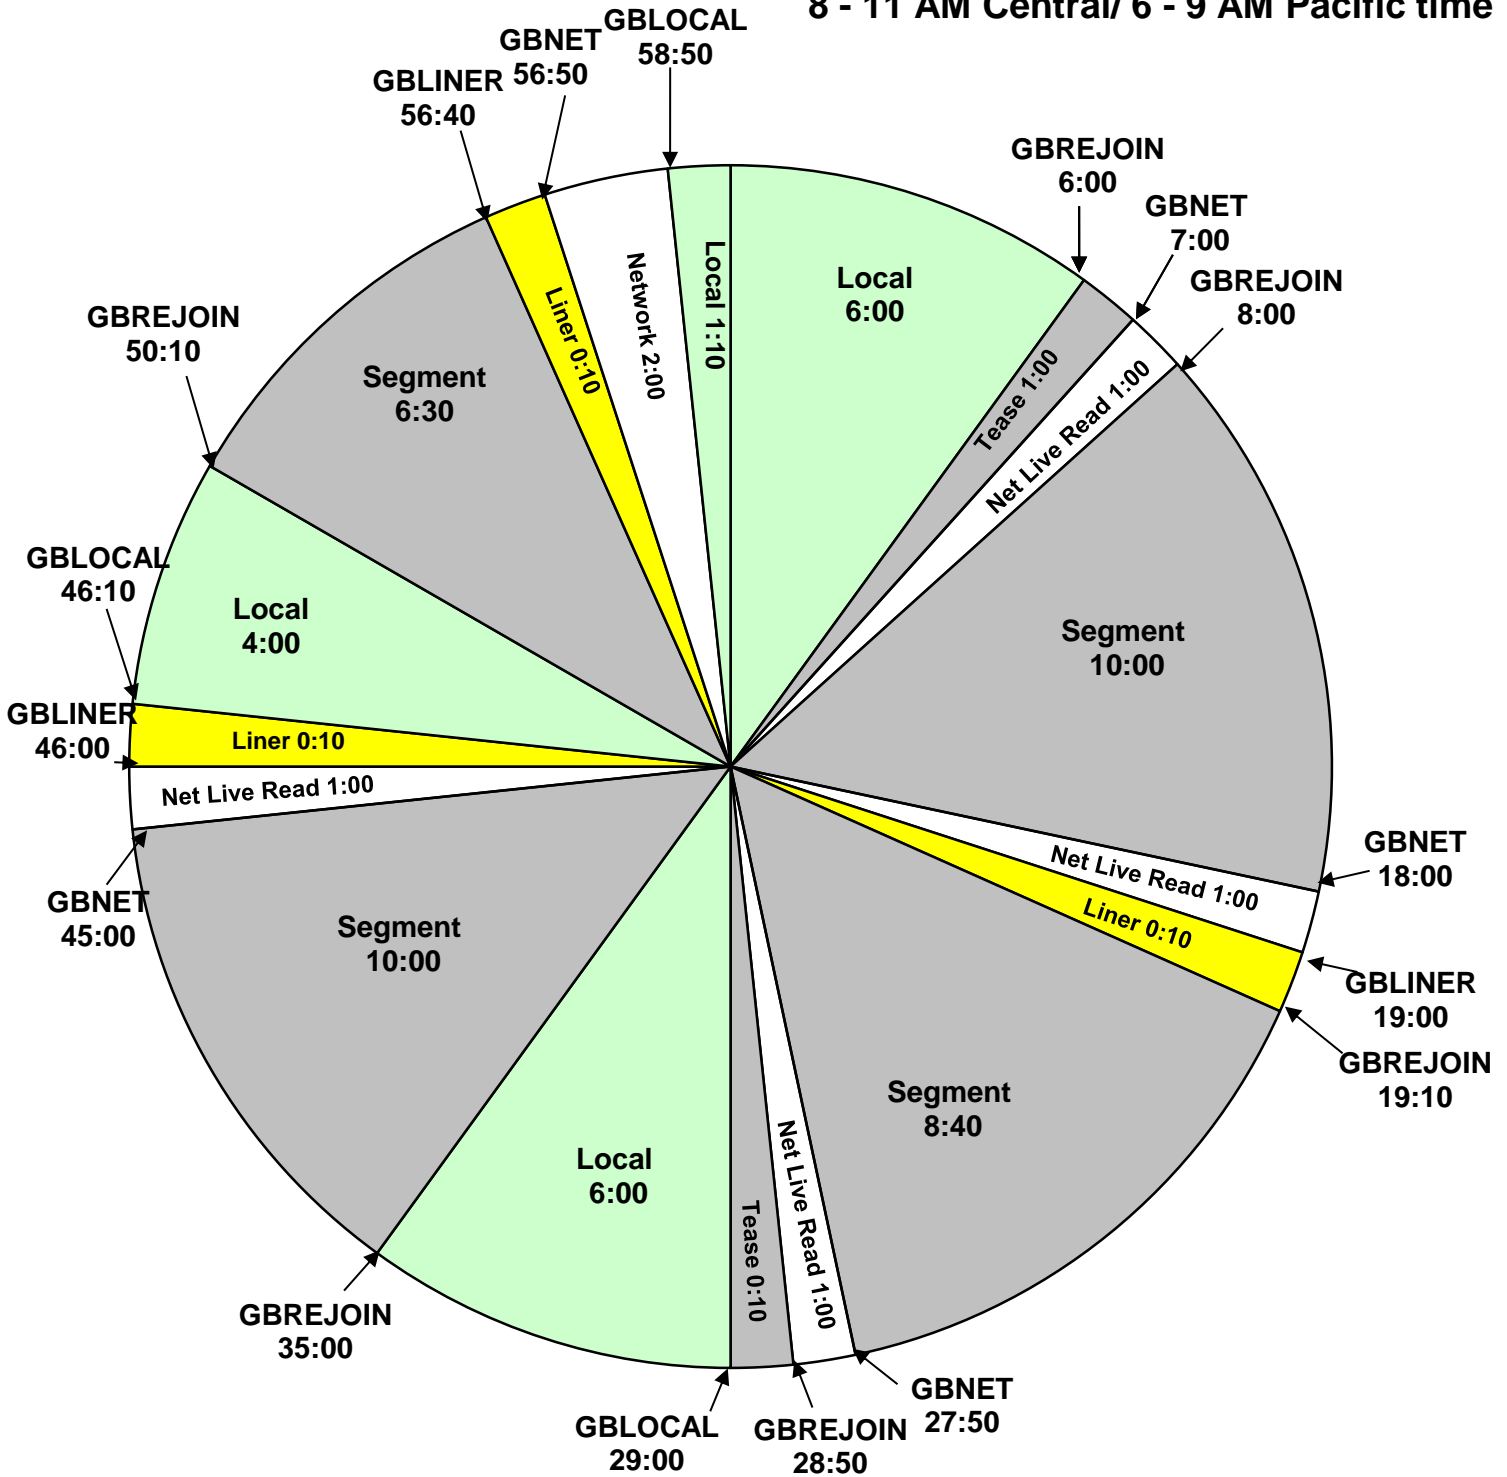

**Glenn Beck Program Clock**  
**Eff. 01/01/2019**  
**Premiere XDS PRO4-P Satellite**  
**Weekdays: 9 AM - 12 PM Eastern/**  
**8 - 11 AM Central/ 6 - 9 AM Pacific time**

For Technical Assistance call:  
 Premiere Network Operations Center: 800-276-4431  
 Technical Info: <http://engineering.premiereradio.com/>

All live reads may be filled with pre recorded commercial content, the break duration will remain the same as shown.

Hard outs at 29:00 and 58:50. Other breaks float.  
 GBLINER fires :10-second liner.  
 GBLOCAL fires local breaks.  
 :10-second rejoin bumpers at 19:10 & 50:10.  
 :20-second rejoin bumper at 35:00.